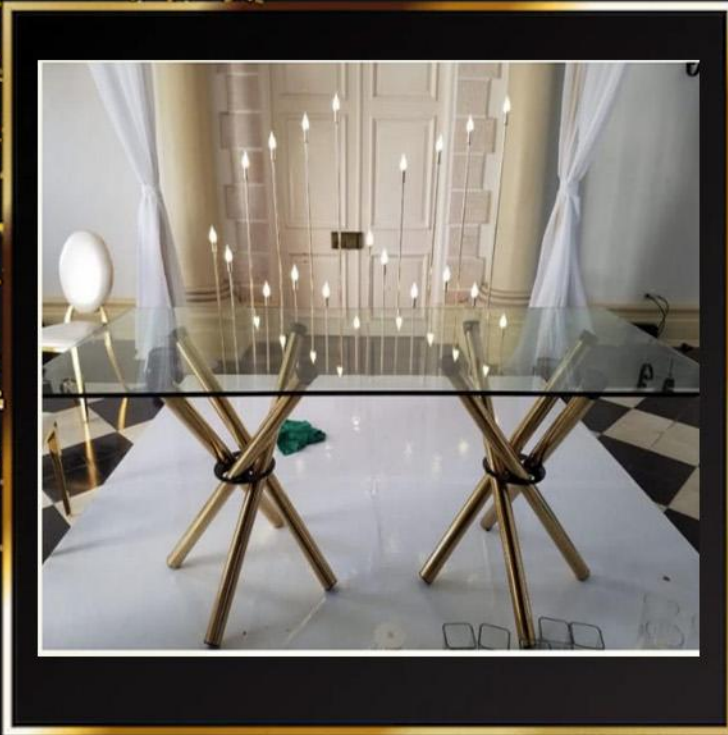

TABLES

GOLD X-LEG RECTANGULAR

Description:
Clear Glass Top
Gold X-Legs

Available Amount: 5

Cost: $150 USD each