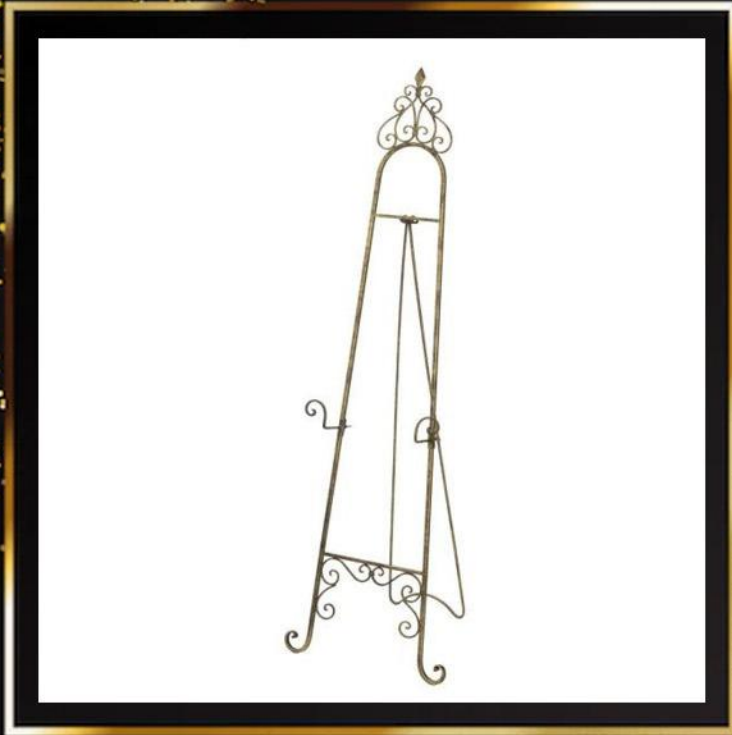

CHAIRS

Description:

White Padded Two seater Ottoman

Available Amount: 4

Cost: \$45 USD each

DECOR

EASEL

Description:

Gold Metal Easael
Adjustable Hooks

Available Amount: 1

Cost: \$25 USD each

DECOR

CHARGER PLATES

Description:

Gold Glass Reef

Available Amount: 100