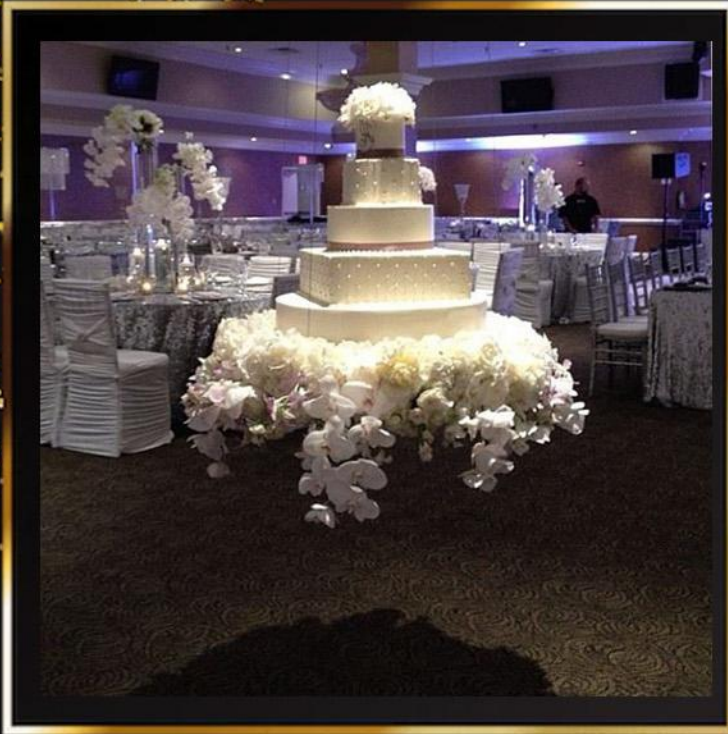

TABLES

SUSPENDED CAKE TABLE

Description:
45" Acrylic Base
Metal Chains
Crystal Beads

Available Amount: 1

Cost: $150 USD