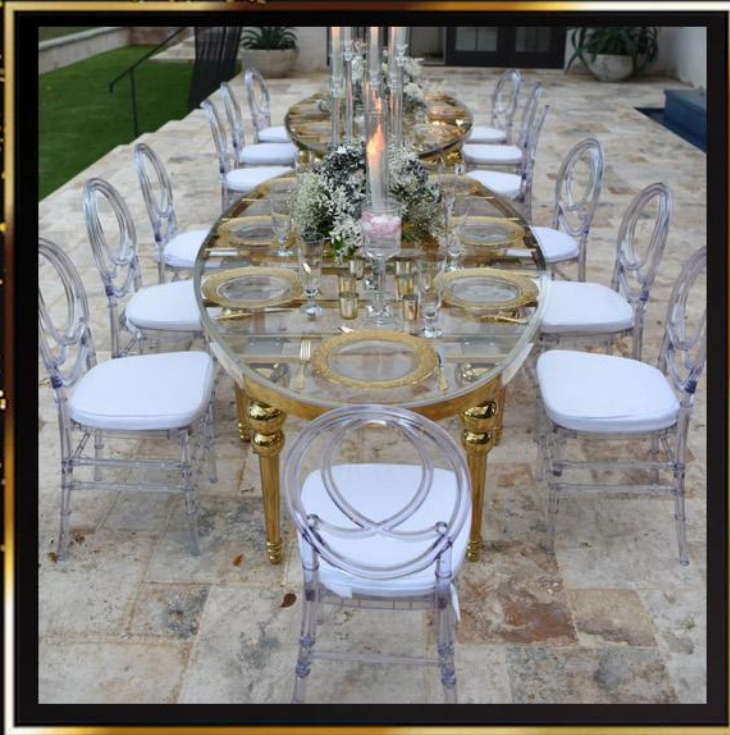

TABLES

OVAL DUBAI TABLES

Description:
Clear Acrylic Top
Gold Oval Gold Frame

Available Amount: 5

Cost: $300 USD each